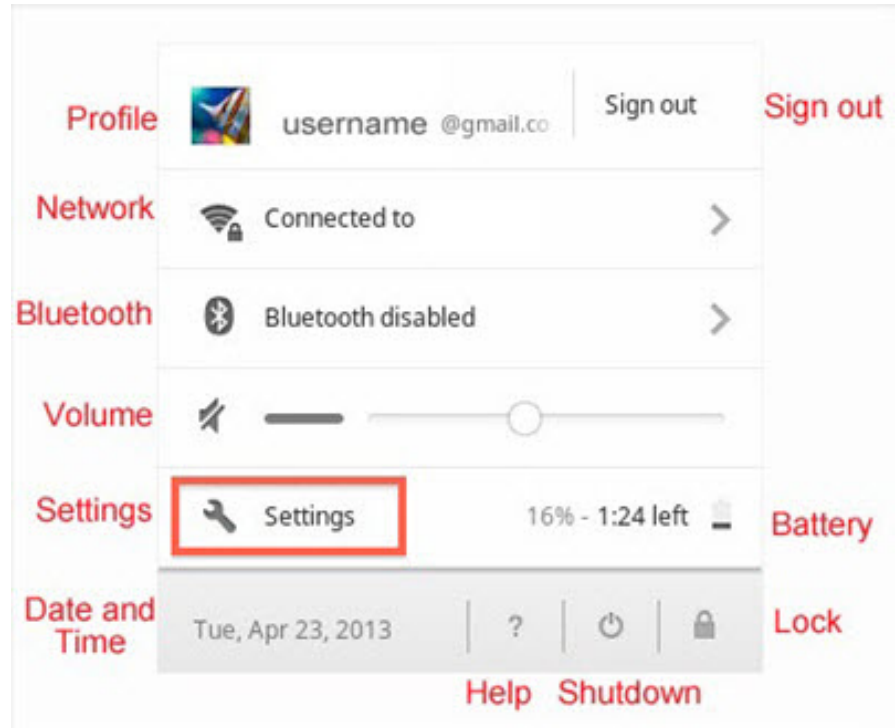

Navigating your Chromebook

- Wifi
- Sign in screen
- Profile picture
- Shelf
- App Launcher
- Wallpaper
- Settings

Keyboard Settings:

<https://goo.gl/lC6Qvt>